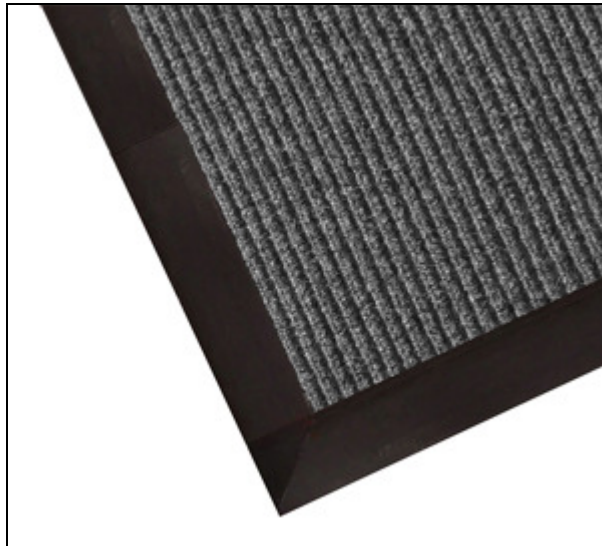

152 Rollins Avenue #102
Rockville, MD 20852
800-762-9010
240-780-3309 (fax)
<http://www.floormats.com>

Super Ribbed Door Mats

Super Ribbed Door Mats are heavy duty floor mats made for use in high traffic areas. The surface is made from quick drying polypropylene and constructed in a raised ribbed design. The pronounced raised ridges on these entrance mats are highly effective in scraping off dirt, debris, and moisture from shoes.

The Super Ribbed Door Mats also feature a heavy duty rubber backing as well as a heavy duty beveled edging that goes around the perimeter of the floor mats. Each mat may be custom cut to an exact size to meet the specification of the area. Or, you may select from the online list of common sizes ordered. These floor mats may also be produced without the beveled edge for wall-to-wall and recessed applications.

These entrance door mats are the perfect mat for use in heavily trafficked areas such as entrance ways of office buildings, hospitals, schools, retail stores, and apartment buildings.

Super Ribbed Door Mats are easily cleaned by shaking out, vacuuming, or hosing down and drying. These floor mats may also be deep cleaned with the use of a hot water or shampoo extraction.